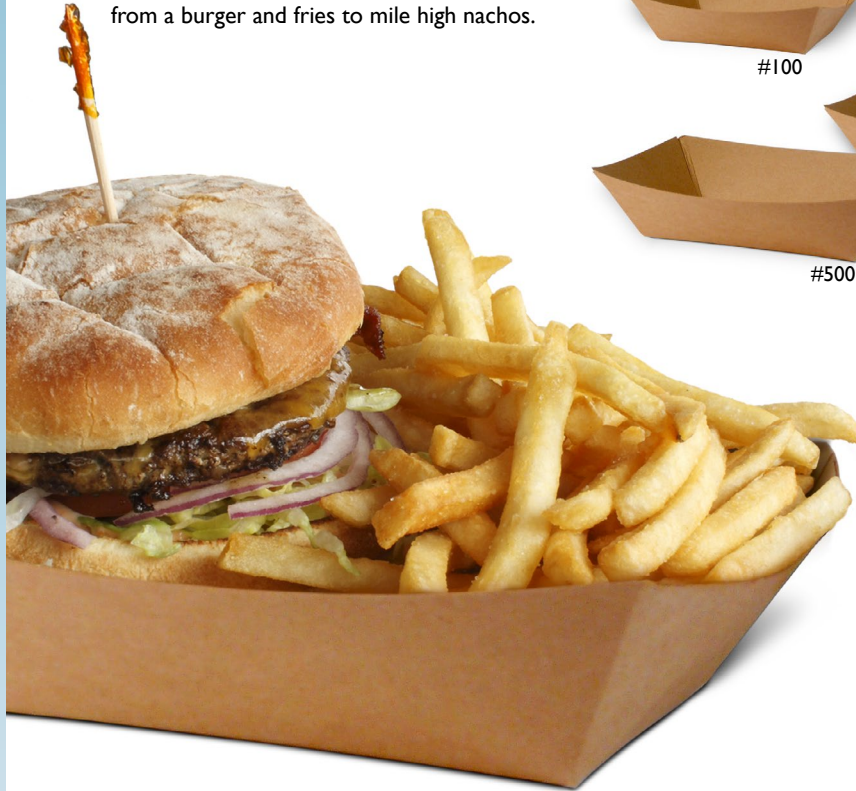

Boats

Natural Kraft Food Trays

A 'No Muss, No Fuss' way to serve everything from a burger and fries to mile high nachos.

Part Number	Desc.	Set-up Dimensions (Base)	Qty
595-10025	#25	4.25 x 3.25 x 1.25" (3 x 1.75")	1000
595-10040	#40	5 x 3.25 x 1.25" (3.5 x 1.875")	1000
595-10050	#50	5.5 x 3.75 x 1.5" (3.875 x 2")	1000
595-10100	#100	6.5 x 4.375 x 1.5" (4.5 x 2.375")	1000
595-10200	#200	6.75 x 5 x 2" (4.375 x 2.75")	1000
595-10250	#250	7.5 x 5.25 x 1.875" (4.625 x 3.25")	500
595-10300	#300	8.125 x 5.875 x 2.125" (5.375 x 3.375")	500
595-10500	#500	9.5 x 6.4 x 2.1" (6.5 x 3.625")	500