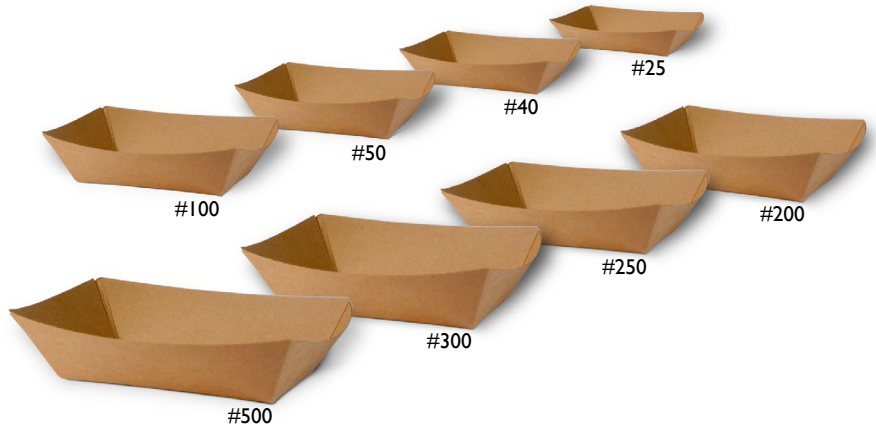

Boats

Natural Kraft Food Trays

A 'No Muss, No Fuss' way to serve everything from a burger and fries to mile high nachos.

Part Number	Desc.	Set-up Dimensions (Base)	Qty
595-10025	#25	4.25 x 3.25 x 1.25" (3 x 1.75")	1000
595-10040	#40	5 x 3.25 x 1.25" (3.5 x 1.875")	1000
595-10050	#50	5.5 x 3.75 x 1.5" (3.875 x 2")	1000
595-10100	#100	6.5 x 4.375 x 1.5" (4.5 x 2.375")	1000
595-10200	#200	6.75 x 5 x 2" (4.375 x 2.75")	1000
595-10250	#250	7.5 x 5.25 x 1.875" (4.625 x 3.25")	500
595-10300	#300	8.125 x 5.875 x 2.125" (5.375 x 3.375")	500
595-10500	#500	9.5 x 6.4 x 2.1" (6.5 x 3.625")	500